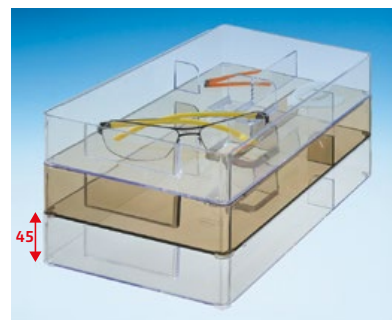

Outside dimensions Height of frame 610 mm, width 190 mm, depth 252 mm

Art. No. 2422281  
Plastic labels  
(optional)

Stackable carrying rack for up to 10 optical working trays

Art. No. **A 4-4 Color-Tray** (s. illustration above)

Outside dimensions Height of frame 610 mm, width 190 mm, depth 252 mm

Art. No. **A 4-70** with compartments

Dimensions 260 x 165 x 70

Colours transparent

Art. No. **A 4-70 N** without compartments

Dimensions 260 x 165 x 70

Colours transparent

Art. No. **A 4-4** with compartments

Dimensions 260 x 165 x 45

Colours transparent

Art. No. **A 4-4 N** without compartments

Dimensions 260 x 165 x 45

Colours transparent