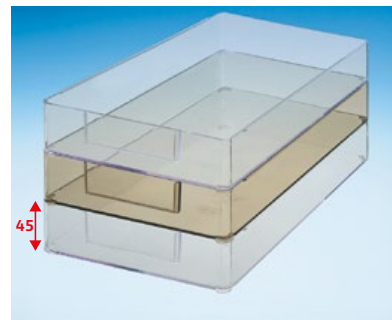

Outside dimensions Height of frame 610 mm, width 190 mm, depth 252 mm

Art. No. 2422281  
Plastic labels  
(optional)

Stackable carrying rack for up to 10 optical working trays

Art. No. **A 4-4 Color-Tray** (s. illustration above)

Outside dimensions Height of frame 610 mm, width 190 mm, depth 252 mm

Art. No. **A 4-70** with compartments

Dimensions 260 x 165 x 70

Colours transparent

Art. No. **A 4-70 N** without compartments

Dimensions 260 x 165 x 70

Colours transparent

Art. No. **A 4-4** with compartments

Dimensions 260 x 165 x 45

Colours transparent

Art. No. **A 4-4 N** without compartments

Dimensions 260 x 165 x 45

Colours transparent