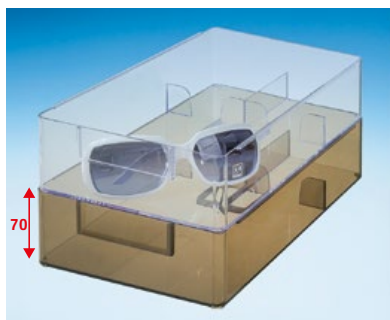

STACKABLE BOXES AND TRAYS FOR SPECTACLE FRAMES

Art. No. 2422281  
Plastic labels  
(Optional)

Stackable carrying rack for up to 8 optical working trays

Art. No. **A4-70-Color-Tray** (s. illustration above)

Outside dimensions Height of frame 610 mm, width 190 mm, depth 252 mm

Art. No. 2422281  
Plastic labels  
(optional)

Stackable carrying rack for up to 10 optical working trays

Art. No. **A 4-4 Color-Tray** (s. illustration above)

Outside dimensions Height of frame 610 mm, width 190 mm, depth 252 mm

Art. No. **A 4-70** with compartments

Dimensions 260 x 165 x 70

Colours transparent

Art. No. **A 4-70 N** without compartments

Dimensions 260 x 165 x 70

Colours transparent

Art. No. **A 4-4** with compartments

Dimensions 260 x 165 x 45

Colours transparent

Art. No. **A 4-4 N** without compartments

Dimensions 260 x 165 x 45

Colours transparent