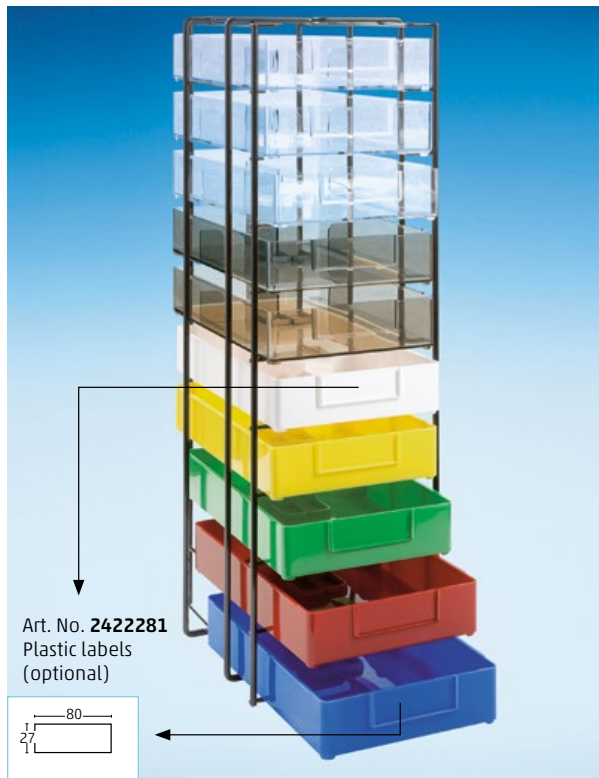

STACKABLE BOXES AND TRAYS FOR SPECTACLE FRAMES

Art. No. 2422281  
Plastic labels  
(Optional)

Stackable carrying rack for up to 8 optical working trays

Art. No. **A4-70-Color-Tray** (s. illustration above)

Outside dimensions Height of frame 610 mm, width 190 mm, depth 252 mm

Art. No. 2422281  
Plastic labels  
(optional)

Stackable carrying rack for up to 10 optical working trays

Art. No. **A 4-4 Color-Tray** (s. illustration above)

Outside dimensions Height of frame 610 mm, width 190 mm, depth 252 mm

Art. No. **A 4-70** with compartments

Dimensions 260 x 165 x 70

Colours transparent

Art. No. **A 4-70 N** without compartments

Dimensions 260 x 165 x 70

Colours transparent

Art. No. **A 4-4** with compartments

Dimensions 260 x 165 x 45

Colours transparent

Art. No. **A 4-4 N** without compartments

Dimensions 260 x 165 x 45

Colours transparent