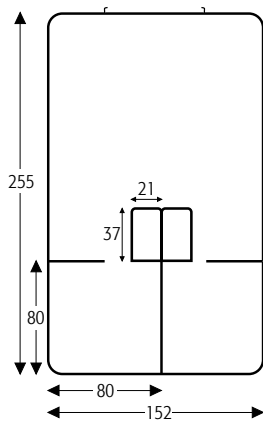

Outside dimensions Height of frame 610 mm, width 190 mm, depth 252 mm

Art. No. 2422281  
Plastic labels  
(optional)

Stackable carrying rack for up to 10 optical working trays

Art. No. **A 4-4 Color-Tray** (s. illustration above)

Outside dimensions Height of frame 610 mm, width 190 mm, depth 252 mm

Art. No. **A 4-70** with compartments

Dimensions 260 x 165 x 70

Colours transparent

Art. No. **A 4-70 N** without compartments

Dimensions 260 x 165 x 70

Colours transparent

Art. No. **A 4-4** with compartments

Dimensions 260 x 165 x 45

Colours transparent

Art. No. **A 4-4 N** without compartments

Dimensions 260 x 165 x 45

Colours transparent