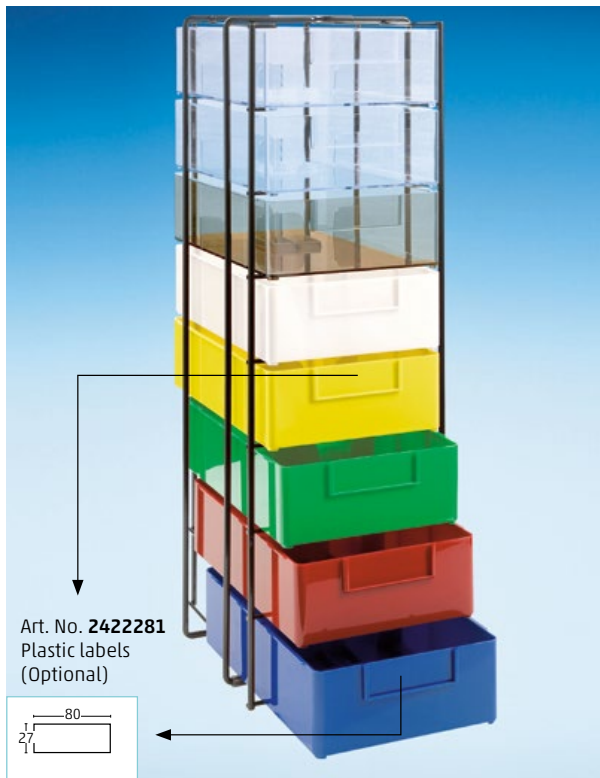

STACKABLE BOXES AND TRAYS FOR SPECTACLE FRAMES

Art. No. 2422281  
Plastic labels  
(Optional)

Stackable carrying rack for up to 8 optical working trays

Art. No. **A4-70-Color-Tray** (s. illustration above)

Outside dimensions Height of frame 610 mm, width 190 mm, depth 252 mm

Art. No. 2422281  
Plastic labels  
(optional)

Stackable carrying rack for up to 10 optical working trays

Art. No. **A 4-4 Color-Tray** (s. illustration above)

Outside dimensions Height of frame 610 mm, width 190 mm, depth 252 mm

Art. No. **A 4-70** with compartments

Dimensions 260 x 165 x 70

Colours transparent

Art. No. **A 4-70 N** without compartments

Dimensions 260 x 165 x 70

Colours transparent

Art. No. **A 4-4** with compartments

Dimensions 260 x 165 x 45

Colours transparent

Art. No. **A 4-4 N** without compartments

Dimensions 260 x 165 x 45

Colours transparent