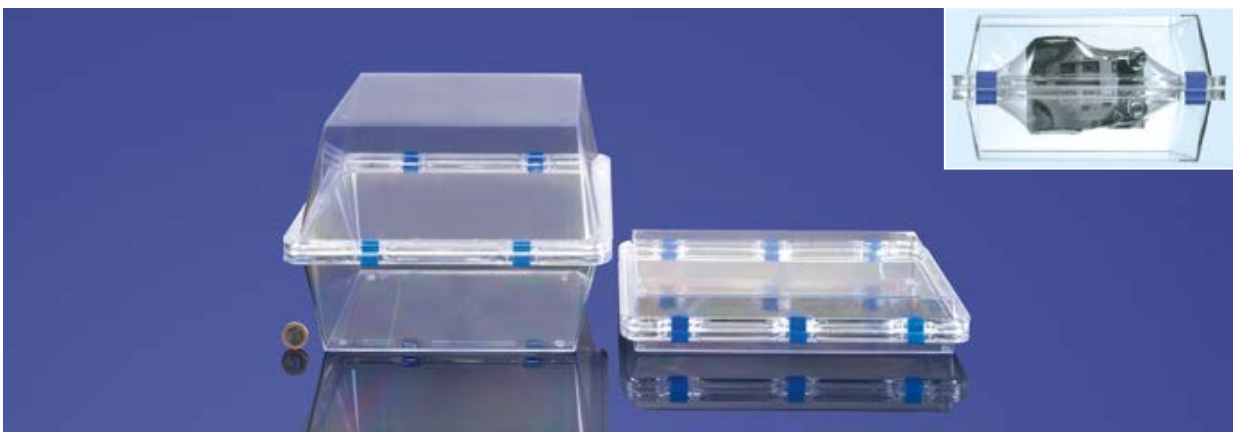

BIG-SIZED MEMBRANE-BOXES WITH HINGES + FASTENER BLUE

Art. No.	Colour lid	Colour bottom	Outside dimensions in mm	Content parts up to mm
MD 276/276	crystal clear	crystal clear	175 x 100 x 50	129 x 54 x 40
MD 314/314	crystal clear	crystal clear	175 x 125 x 50	129 x 79 x 40
MD 373/373	crystal clear	crystal clear	175 x 150 x 50	129 x 104 x 40
MD 467/467	crystal clear	crystal clear	200 x 100 x 50	154 x 54 x 40
MD 556/556	crystal clear	crystal clear	200 x 150 x 100	138 x 88 x 80
MD 1449/1449	crystal clear	crystal clear	275 x 200 x 200	160 x 120 x 100
MD 1467/1467	crystal clear	crystal clear	300 x 50 x 50	254 x 17 x 40
MD 1511/1511	crystal clear	crystal clear	300 x 100 x 100	220 x 55 x 50
MD 1605/1605	crystal clear	crystal clear	300 x 150 x 50	254 x 104 x 40
MD 1606/1606	crystal clear	crystal clear	300 x 150 x 75	245 x 95 x 60

Usable inside dimensions in mm.

Dimensions subject to errors and corrections!