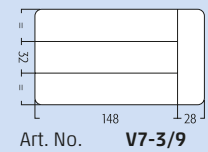

VACUUM FORMING INSERTS (white)

Art. No.	2448788
Outside dimensions	185 x 108 x 29
Colours	○ white

Art. No.	2448789
Outside dimensions	185 x 108 x 29
Colours	○ white

Art. No.	2448790
Outside dimensions	185 x 108 x 29
Colours	○ white

Art. No.	2448791
Outside dimensions	185 x 108 x 29
Colours	○ white

Usable inside dimensions in mm.

Dimensions subject to errors and corrections!

ASSORTMENT CASES

NEW SMALL ASSORTMENT BOXES (MEDIUM AND HIGH)

NEW

Medium Assortment Box:

Type SOK 108, 028/009

Outside dimensions 190 x 126 x 37

Inside dimensions 185 x 108 x 29

High Assortment Box:

Type SOK 108, 028/028

Outside dimensions 190 x 126 x 56

Inside dimensions 185 x 108 x 48

Insert for boxes of medium height
2 inserts per box possible
9 inserts = refer to page 21 V 7-.../9

NEW HIGH ASSORTMENT BOX / COLOUR VARIATIONS

Art. No. **8120322**
Colours: (T) ●