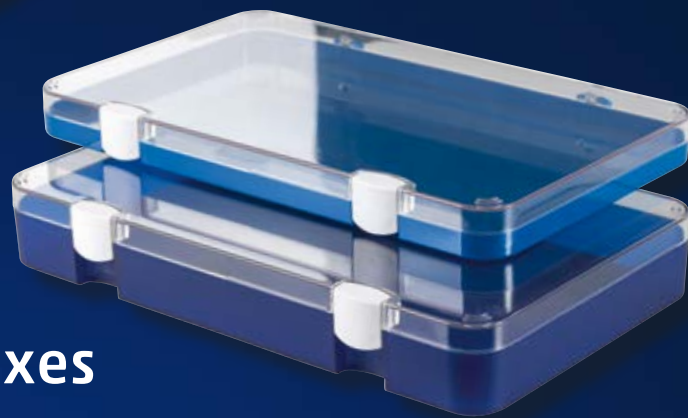

**NEW**

Practical assortment boxes

- Two new generations
- Modern design
- Trendy colours
- Standard inserts
- Individual inserts

ASSORTMENT CASES

NEW SMALL ASSORTMENT BOXES (FLAT)
TYPE SOK 108, 009/009

NEW

ESD design

Outside dimensions 190 x 126 x 18

Inside dimensions 185 x 108 x 10

COLOUR VARIANTS

Art. No. **8120297**

Colours: (T) (O)

Art. No. **8120299**

Colours: (T) (R)