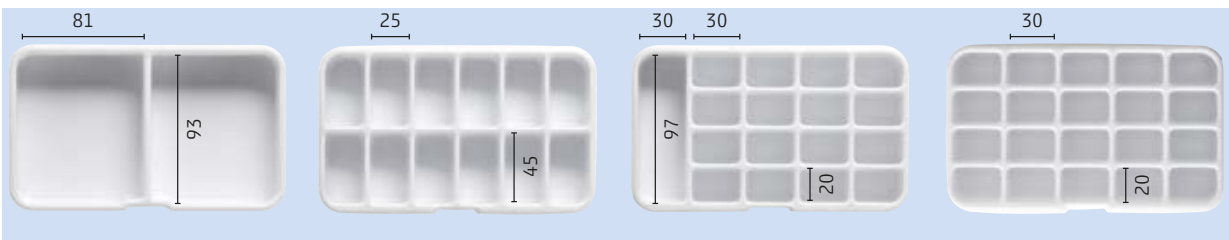

VACUUM FORMING INSERTS (transparent)

Art. No. **2448390**

Outside dimensions 185 x 111 x 11

Colours (T) crystal clear

Art. No. **2448391**

Outside dimensions 185 x 111 x 11

Colours (T) crystal clear

Art. No. **2448392**

Outside dimensions 185 x 111 x 11

Colours (T) crystal clear

NEW SMALL ASSORTMENT BOXES (MEDIUM) **NEW**
TYPE SOK 108, 028/009

ESD design

Outside dimensions 190 x 126 x 37

Inside dimensions 185 x 108 x 29

COLOUR VARIANTS

VACUUM FORMING INSERTS (white)

Art. No.	2448788
Outside dimensions	185 x 108 x 29
Colours	○ white

Art. No.	2448789
Outside dimensions	185 x 108 x 29
Colours	○ white

Art. No.	2448790
Outside dimensions	185 x 108 x 29
Colours	○ white

Art. No.	2448791
Outside dimensions	185 x 108 x 29
Colours	○ white

Usable inside dimensions in mm.

Dimensions subject to errors and corrections!

ASSORTMENT CASES

NEW SMALL ASSORTMENT BOXES (MEDIUM AND HIGH)